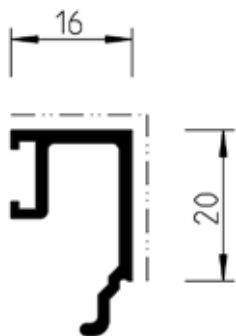

I Verglasung / Glazing

Glasdicke glass thickness	Glasleiste glazing profile	Dichtung sealing profile
5-18 mm		
5	5-35-08-x	25-0-1005-x
6	5-35-08-x	25-0-1005-x
7	5-35-16-x	25-0-1006-x
8	5-35-16-x	25-0-1006-x
9	5-35-16-x	25-0-1006-x
10	5-35-16-x	25-0-1004-x
11	5-35-16-x	25-0-1004-x
15	5-35-09-x	25-0-1006-x
16	5-35-09-x	25-0-1005-x
17	5-35-09-x	25-0-1005-x
18	5-35-09-x	25-0-1004-x

25-0-1004-x
Glasdichtung
glass gasket with lip

Einbau: 2,5 - 3,5 mm
seal gap 2.5 - 3.5 mm

25-0-1005-x
Glasdichtung
glass gasket with lip

Einbau: 3,5 - 5,5 mm
seal gap 3.5 - 5.5 mm

25-0-1006-x
Glasdichtung
glass gasket with lip

Einbau: 5,5 - 7,5 mm
seal gap 5.5 - 7.5 mm

5-35-08-x
Glasleistenprofil 16 mm
glazing profile 16mm

A_{red} = 122 mm
A_{mech} = 36 mm

5-35-09-x
Glasleistenprofil 5 mm
glazing profile 5mm

A_{red} = 81 mm
A_{mech} = 25 mm

5-35-16-x
Glasleistenprofil 12 mm
glazing profile 12mm

A_{red} = 114 mm
A_{mech} = 32 mm