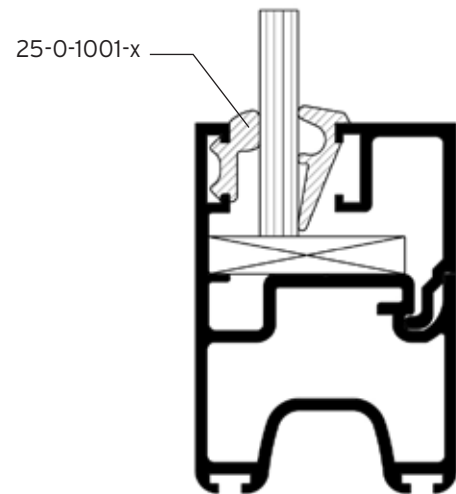

I Verglasung / Glazing

Glasdicke glass thickness	Glasleiste glazing profile	Dichtung sealing profile
5-18 mm		
5	5-35-08-x	25-0-1005-x
6	5-35-08-x	25-0-1005-x
7	5-35-16-x	25-0-1006-x
8	5-35-16-x	25-0-1006-x
9	5-35-16-x	25-0-1006-x
10	5-35-16-x	25-0-1004-x
11	5-35-16-x	25-0-1004-x
15	5-35-09-x	25-0-1006-x
16	5-35-09-x	25-0-1005-x
17	5-35-09-x	25-0-1005-x
18	5-35-09-x	25-0-1004-x

25-0-1004-x
Glasdichtung
glass gasket with lip

Einbau: 2,5 - 3,5 mm
seal gap 2.5 - 3.5 mm

25-0-1005-x
Glasdichtung
glass gasket with lip

Einbau: 3,5 - 5,5 mm
seal gap 3.5 - 5.5 mm

25-0-1006-x
Glasdichtung
glass gasket with lip

Einbau: 5,5 - 7,5 mm
seal gap 5.5 - 7.5 mm

5-35-08-x
Glasleistenprofil 16 mm
glazing profile 16mm

A_{red} = 122 mm
A_{mech} = 36 mm

5-35-09-x
Glasleistenprofil 5 mm
glazing profile 5mm

A_{red} = 81 mm
A_{mech} = 25 mm

5-35-16-x
Glasleistenprofil 12 mm
glazing profile 12mm

A_{red} = 114 mm
A_{mech} = 32 mm